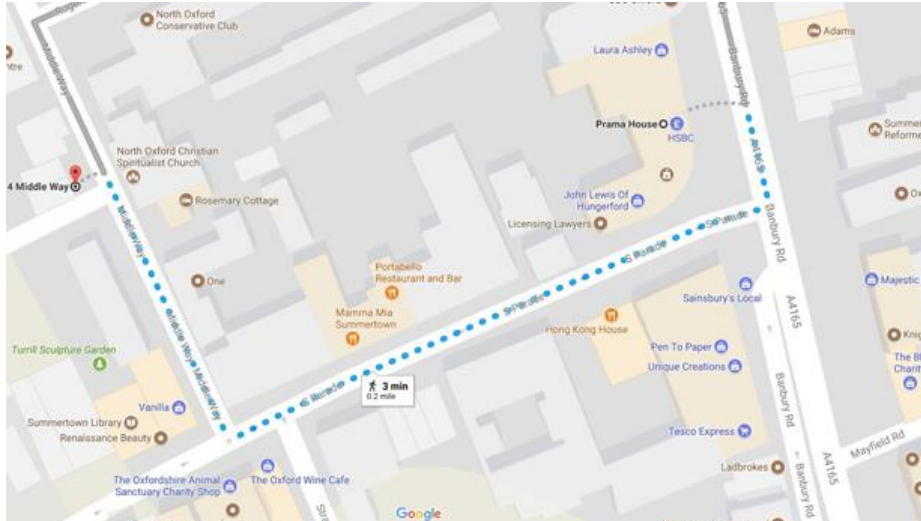

Alexandra Courts Car Park

Address for Sat Nav: 14 Middle Way, Oxford OX2 7LH

The Alexandra Courts Car Park is open 24 hours a day. The parking ticket machines do not dispense change. A ticket can be purchased for a higher value but no refunds can be given. Alternatively you can use the Car Park's telephone payment system if you have a valid debit or credit card - call 01865 989 000.